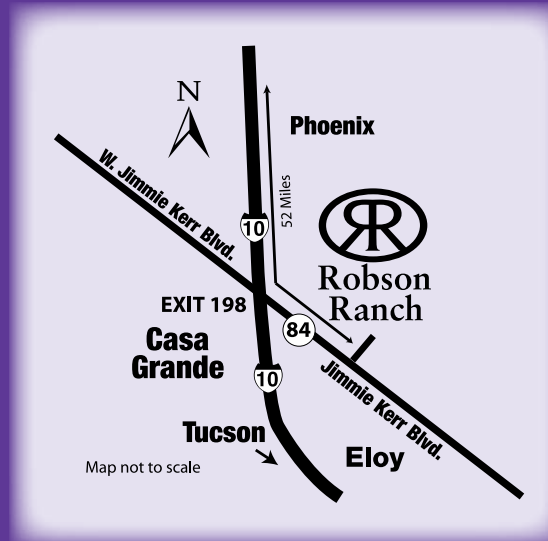

Sports Club Featuring:

- Resort-style Outdoor Pool Complex
- Indoor Pool with Lap Lanes
- Whirlpool Under Ramada
- Grandkids' Pool
- State-of-the-Art Fitness Center
- Dance/Yoga/Aerobics Room
- Multi-purpose Activity Rooms
- Luxurious Men's & Women's Lockers
- Steam & Massage Rooms
- Lighted Stadium Tennis Courts
- Pickleball Courts
- Computer Lab